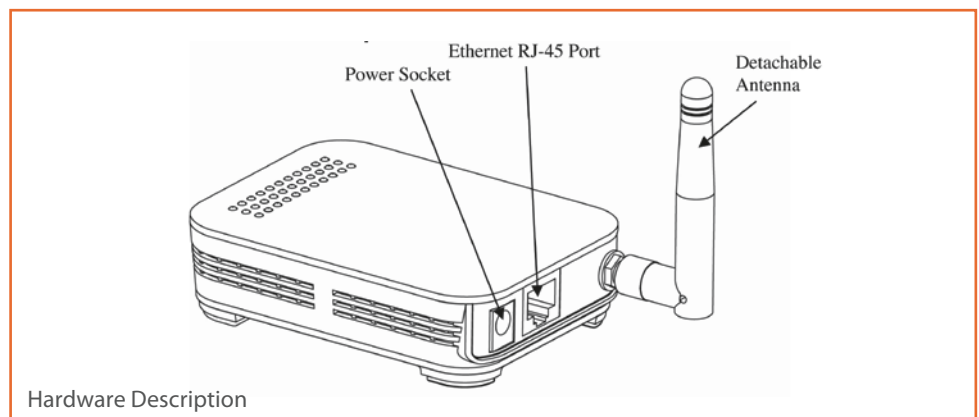

AC Power Adapter

Input: 100-240 VAC, 50-60 Hz
Output: 12 VDC, 1 A

LED Indicators

POWER, LAN (Ethernet Link/Activity)
WLAN (Wireless Link/ Activity)

Network Management

Web-browser

Temperature

Operating: 0 to 40 °C (32 to 104 °F)
Storage: -20 to 70 °C (32 to 158 °F)

Humidity

15% to 95% (non-condensing)

Compliances

FCC Part 15B Class B
EN 55022B, EN 55024
EN61000-3-2, EN61000-3-3
VCCI Class B

Radio Signal Certification

FCC Part 15C 15.247, 15.207 (2.4 GHz)
EN 300 328, EN 301 489-1, EN 301 489-7
ARIB STD-T66, IC RSS-210

Standards

IEEE 802.1 x, IEEE 802.11b, g,
Wi-Fi 11b/g, WPA, WPA2, WMM

Physical Size

12.5 x 7 x 2.7 cm (4.92 x 2.76 x 1.06 in)

Weight

170 g (6 oz)